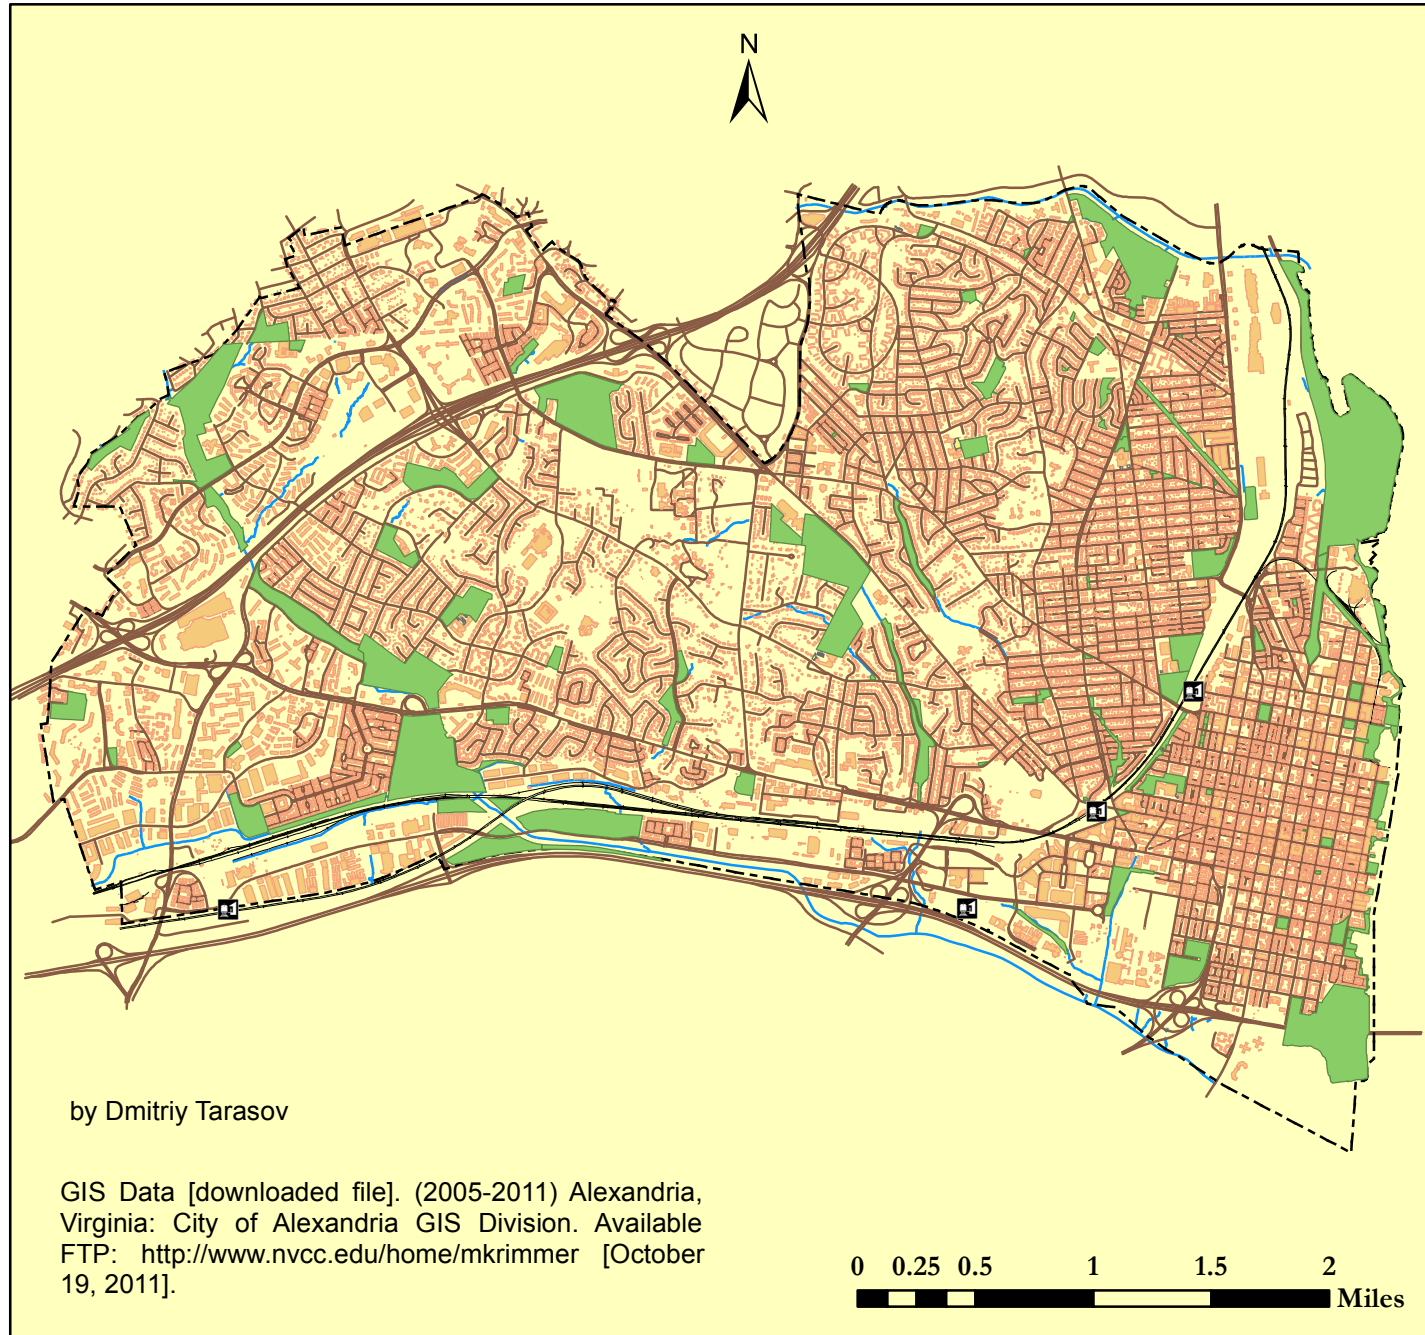

City of Alexandria

Virginia
Amenities and Transportation

Legend

- Parks
- Other amenity
- Athletic Field
- Basketball Court
- Play Ground
- Swimming Pool
- Tennis Court
- City limit
- Buildings
- Metro stations
- Metro and freight rail lines
- Roads
- Streams

by Dmitriy Tarasov

GIS Data [downloaded file]. (2005-2011) Alexandria, Virginia: City of Alexandria GIS Division. Available FTP: <http://www.nvcc.edu/home/mkrimmer> [October 19, 2011].

0 0.25 0.5 1 1.5 2 Miles